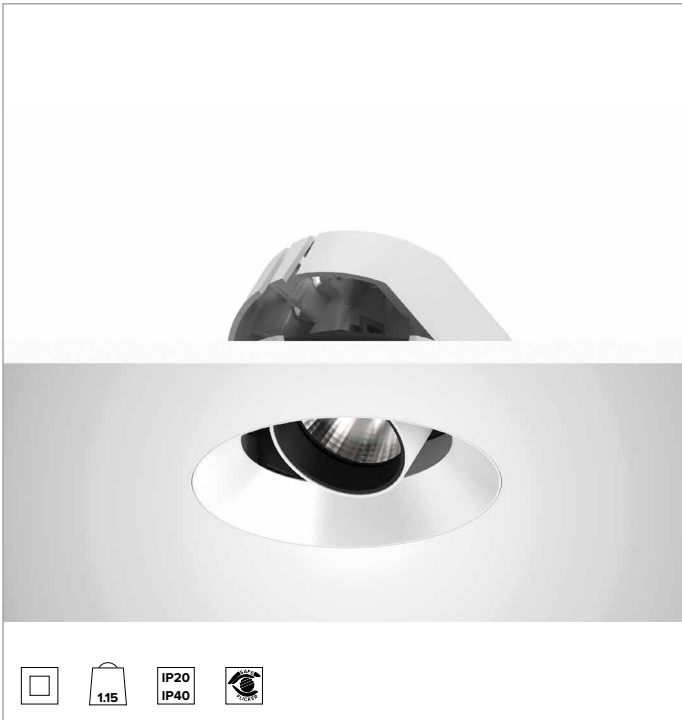

1T8579ELTR | CCTEVO ARCHITECTURAL 160

Adjustable recessed LED projector in a trimless version

		3000K	H(m)	D(m)	Emax(lx)
		Ra90		10°	
		Fixture Power	14W	1	0.18
		Source Flux	1141lm	2	0.35
		Fixture Flux	898lm	3	0.53
		Efficacy	63lm/W	4	0.70
TS1371	Imax=14464cd/klm	Imax	16504cd	5	0.88

CCT nominal: 3000K

Lifetime (L80/B10): >50000h tq +25°C

ILLUMINOTECHNICAL CHARACTERISTICS

NSP - precision optics with a black silicone cut off ring. Version with a convex faceted highly reflective anodised aluminium reflector and a holographic diffusion filter. UGR<19 (EN 12464-1).

Optic: REFLECTOR

Beam angles: NSP

Optical efficiency: 79%

Fixture flux: 898lm

Luminous efficacy: 63lm/W

Photobiological safety: Compliant with RG1 low risk group

MECHANICAL CHARACTERISTICS

Die-cast white painted anodised aluminium body and dissipator. White colour cover. The optical unit can be adjusted up to 40° on the vertical plane with a mechanical beam locking system and a graduated scale, and 358° on the horizontal plane. Trimless version with a load-bearing element for installation and finishing in plasterboard.

Colour and finish: Plaster white

Weight: 1.15Kg

Version: TRIMLESS

Degree of protection: IP20 for recessed part

Degree of protection: IP40 for exposed part

ELECTRICAL CHARACTERISTICS

Integrated electronic ON-OFF driver. Luminaire compliant with EN 60598-2-22 for power supply from a centralised emergency system CPSS (Central Power Supply System), not incorporated in the luminaire - high risk areas excluded. The default power and flux are 100% in AC and 100% in DC.