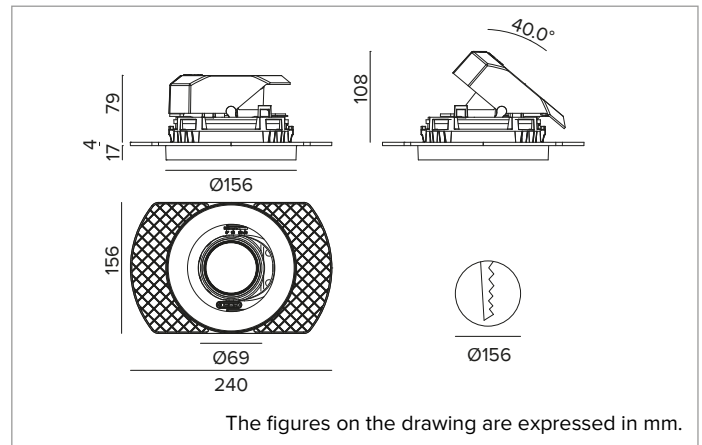

1T8579ELTR | CCTEVO ARCHITECTURAL 160

Adjustable recessed LED projector in a trimless version

		3000K	H(m)	D(m)	Emax(lx)
		Ra90		10°	
		Fixture Power	14W	1	0.18
		Source Flux	1141lm	2	0.35
		Fixture Flux	898lm	3	0.53
		Efficacy	63lm/W	4	0.70
TS1371	Imax=14464cd/klm	Imax	16504cd	5	0.88

CCT nominal: 3000K

Lifetime (L80/B10): >50000h tq +25°C

ILLUMINOTECHNICAL CHARACTERISTICS

NSP - precision optics with a black silicone cut off ring. Version with a convex faceted highly reflective anodised aluminium reflector and a holographic diffusion filter. UGR<19 (EN 12464-1).

Optic: REFLECTOR

Beam angles: NSP

Optical efficiency: 79%

Fixture flux: 898lm

Luminous efficacy: 63lm/W

Photobiological safety: Compliant with RG1 low risk group

MECHANICAL CHARACTERISTICS

Die-cast white painted anodised aluminium body and dissipator. White colour cover. The optical unit can be adjusted up to 40° on the vertical plane with a mechanical beam locking system and a graduated scale, and 358° on the horizontal plane. Trimless version with a load-bearing element for installation and finishing in plasterboard.